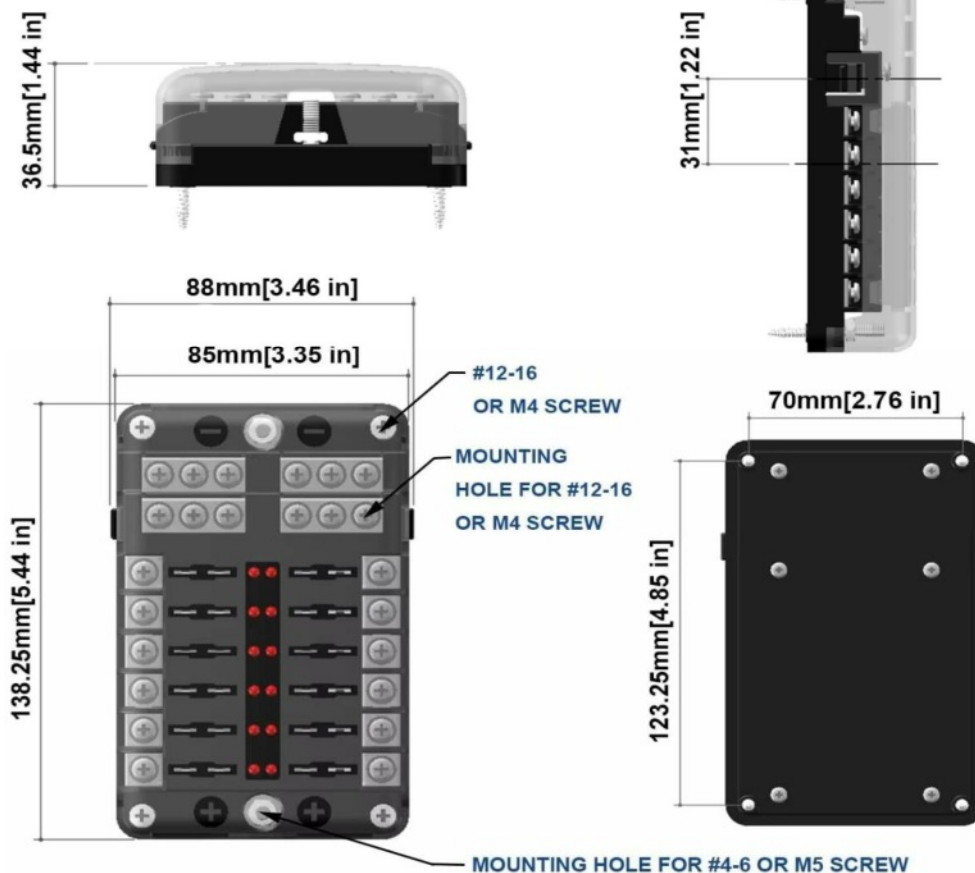

## CP-0712 - FUSE BOX

Includes:

- 1 pc: 12 way blade fuse box
- 6 pcs: yellow 20A fuse
- 6 pcs: blue 15A fuse
- 6 pcs: red 10A fuse
- 6 pcs: orange 5A fuse
- 4 pcs: fixing screw
- 2 sets: label

## CP-0712 - FUSE BOX - CIRCUIT INFORMATION