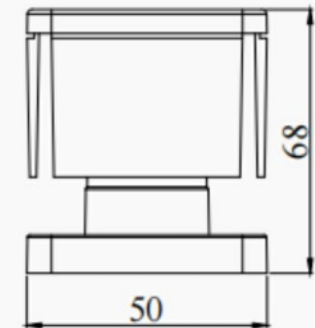

**Features:**

- Heavy-duty BusBars provide a robust means to connect (bus) together the multitude of large cables found in modern electrical installations
- Highest amperage rated bus bar (300A) with 3/8" terminal studs (Also available in 5/16")
- They offer unrivaled flexibility to meet the requirements of any installation, saving significant cost and space

**Specifications:**

- Base & Cover Material : Nylon, Glass Fiber reinforce and PC
- Voltage MAX. Operating: 48V DC
- Continuous Rating : 300A
- Bus Material: plate with nickel Copper.
- Dimensions (L x W x H): 103\*50\*68mm
- Terminal Stud Size : 4 x 3/8"

品号 Item	件号 Part#	DCBB4B-300A	版次 Rev.	0
品名 Title	零件 Part	DCBB4R-300A	单位 Unit	mm
材质 Mat'l	处理 Finish		比例 Ratio	1:1
修改 Modify	日期 Date	说明事项 Revision	审核 Approval	序号 No.
批准 Auth	审核 CHK	制图 DWG	日期 Date	2023/02/06
			投影 Proj	第一角法 1rd

尺寸/Size	0.5-6	>6-30	>30-120	>120-400
公差/Tol	+/-0.1	+/-0.2	+/-0.3	+/-0.5