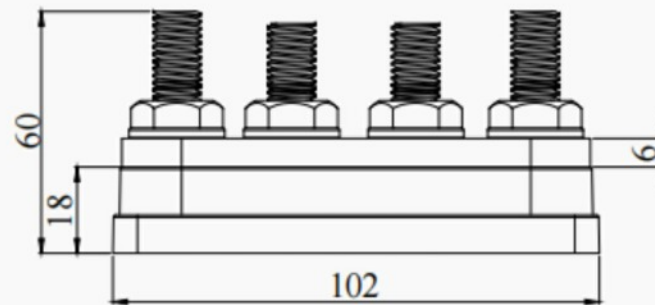

**Features:**

- Heavy-duty BusBars provide a robust means to connect (bus) together the multitude of large cables found in modern electrical installations
- Highest amperage rated bus bar (300A) with 3/8" terminal studs (Also available in 5/16")
- They offer unrivaled flexibility to meet the requirements of any installation, saving significant cost and space

**Specifications:**

- Base & Cover Material : Nylon, Glass Fiber reinforce and PC
- Voltage MAX. Operating: 48V DC
- Continuous Rating : 300A
- Bus Material: plate with nickel Copper.
- Dimensions (L x W x H): 103\*50\*68mm
- Terminal Stud Size : 4 x 3/8"

品号 Item	件号 Part#	DCBB4B-300A	版次 Rev.	0
品名 Title	零件 Part	DCBB4R-300A	单位 Unit	mm
材质 Mat'l	处理 Finish		比例 Ratio	1:1
修改 Modify	日期 Date	说明事项 Revision	审核 Approval	序号 No.
批准 Auth	审核 CHK	制图 DWG	日期 Date	2023/02/06
			投影 Proj	第一角法 1rd

尺寸/Size	0.5-6	>6-30	>30-120	>120-400
公差/Tol	+/-0.1	+/-0.2	+/-0.3	+/-0.5