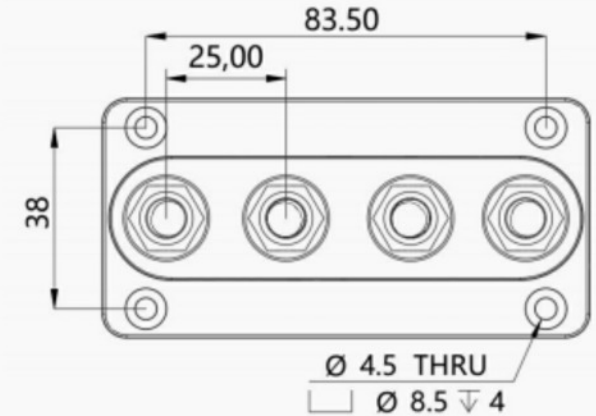

**Features:**

- Heavy-duty BusBars provide a robust means to connect (bus) together the multitude of large cables found in modern electrical installations
- Highest amperage rated bus bar (300A) with 3/8" terminal studs (Also available in 5/16")
- They offer unrivaled flexibility to meet the requirements of any installation, saving significant cost and space

**Specifications:**

- Base & Cover Material : Nylon, Glass Fiber reinforce and PC
- Voltage MAX. Operating: 48V DC
- Continuous Rating : 300A
- Bus Material: plate with nickel Copper.
- Dimensions (L x W x H): 103\*50\*68mm
- Terminal Stud Size : 4 x 3/8"

品号 Item	件号 Part#	DCBB4B-300A	版次 Rev.	0
品名 Title	零件 Part	DCBB4R-300A	单位 Unit	mm
材质 Mat'l	处理 Finish		比例 Ratio	1:1
修改 Modify	日期 Date	说明事项 Revision	审核 Approval	序号 No.
批准 Auth	审核 CHK	制图 DWG	日期 Date	2023/02/06
			投影 Proj	第一角法 1rd

尺寸/Size	0.5-6	>6-30	>30-120	>120-400
公差/Tol	+/-0.1	+/-0.2	+/-0.3	+/-0.5